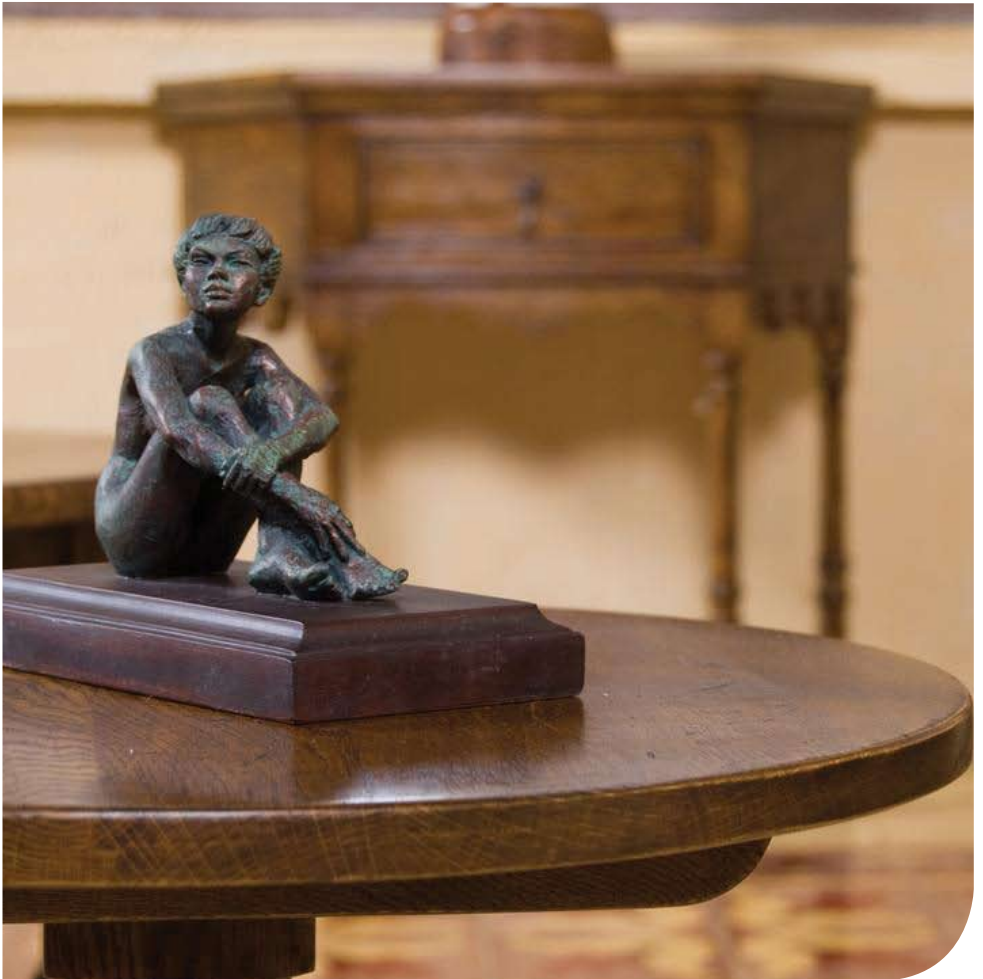

Furniture hand crafted  
from the finest materials

LADDER BACK SIDE CHAIR  
H 1080 X W 550 X D 500

EXTENDING DINING TABLE  
H 760 X W 1700 X D 950  
(EXTENDS TO 2200)

LADDER BACK ARM CHAIR  
H 1080 X W 640 X D 500

OPEN BOOKCASE  
H 1960 X W 970 X D 410

SIDEBOARD  
H 880 X W 1650 X D 500

2 DRAWER SIDE TABLE  
H 760 X W 900 X D 300

LAMP TABLE  
H 500 X W 550 X D 550

NEST OF TABLES  
H 470 X W 550 X D 350

DROP LEAF SIDE TABLE  
H 470 X W 550 X D 470

EXTENDING COFFEE TABLE  
H 480 X W 1200 X D 800  
(EXTENDS TO 1700)

CANTED TABLE  
H 760 X W 780 X D 360

CORNER TABLE WITH DRAWER  
H 760 X W 750 X D 510

ROUND TOP PEDESTAL TABLE  
H 480 X W 460 X D 460